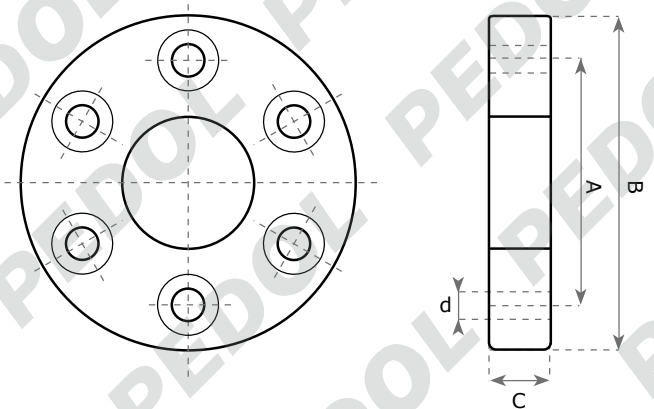

Codice	A	B	C	d	Applicazione
16756	85,0	118,0	32,0	10,0	Cesab
16754	96,0	132,0	40,0	10,0	Cesab
16753	100,0	142,0	46,0	12,0	Cesab

Codice	A	B	C	d	Applicazione
17106	75,0	101,0	24,0	10,0	Linde
62085	75,0	106,0	31,0	10,0	Lugli
65312	120,0	160,0	30,0	16,0	Linde

Codice	A	B	C	d	Applicazione
62937	120,0	159,0	20,0	14,0	Linde

Quote espresse in mm

PEDOL

www.pedol.com

Fratelli Pedol s.p.a

Sede legale, produzione cabine, marmitte e paraurti

Via Fabbri, 10 - Z.I. Campidui
31015 Conegliano (Treviso)
Tel. +39 0438 450952
Fax +39 0438 450979