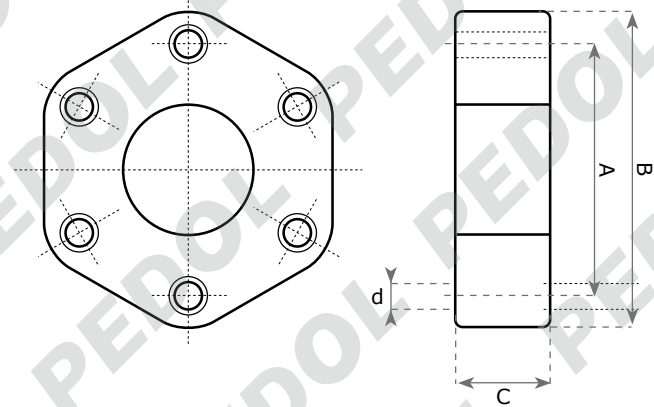

Codice	A	B	C	d	Applicazione
16756	85,0	118,0	32,0	10,0	Cesab
16754	96,0	132,0	40,0	10,0	Cesab
16753	100,0	142,0	46,0	12,0	Cesab

Codice	A	B	C	d	Applicazione
17106	75,0	101,0	24,0	10,0	Linde
62085	75,0	106,0	31,0	10,0	Lugli
65312	120,0	160,0	30,0	16,0	Linde

Codice	A	B	C	d	Applicazione
62937	120,0	159,0	20,0	14,0	Linde

Quote espresse in mm

PEDOL

www.pedol.com

Fratelli Pedol s.p.a

Sede legale, produzione cabine, marmitte e paraurti

Via Fabbri, 10 - Z.I. Campidui
31015 Conegliano (Treviso)
Tel. +39 0438 450952
Fax +39 0438 450979